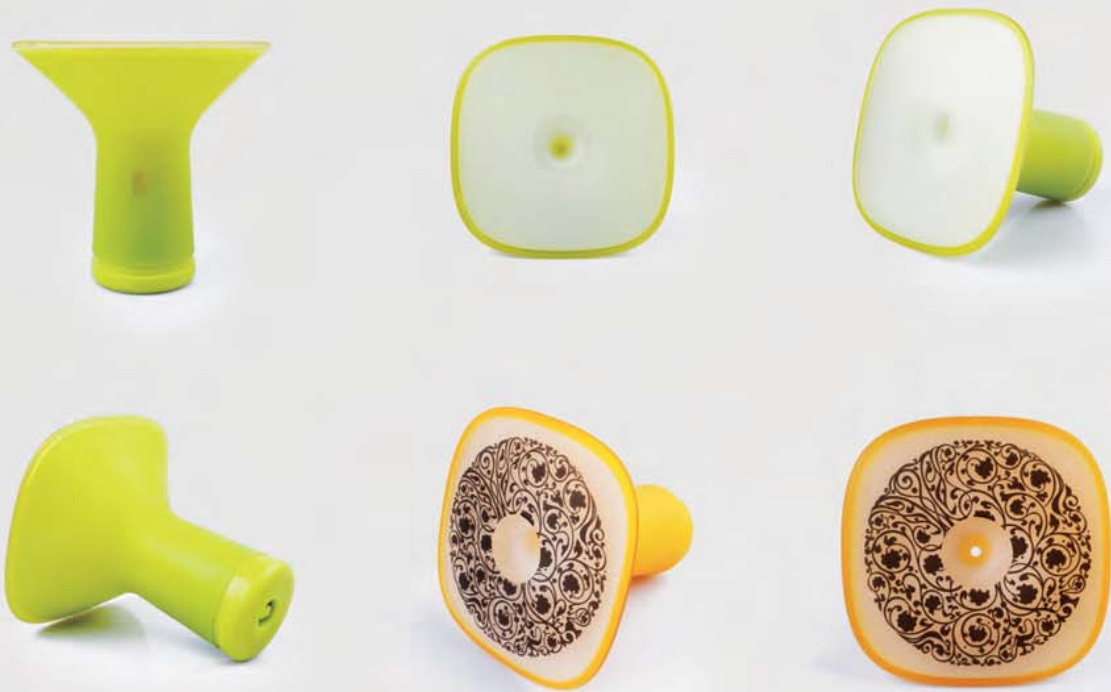

Multi-Purpose Torch

- Material: ABS
- Micro USB charging
- Optional timer
- Could be as flash light, table light, pendant light, spot light, etc.
- Optional wireless charging version available
- Size: 122*122*121mm

LT-12-101