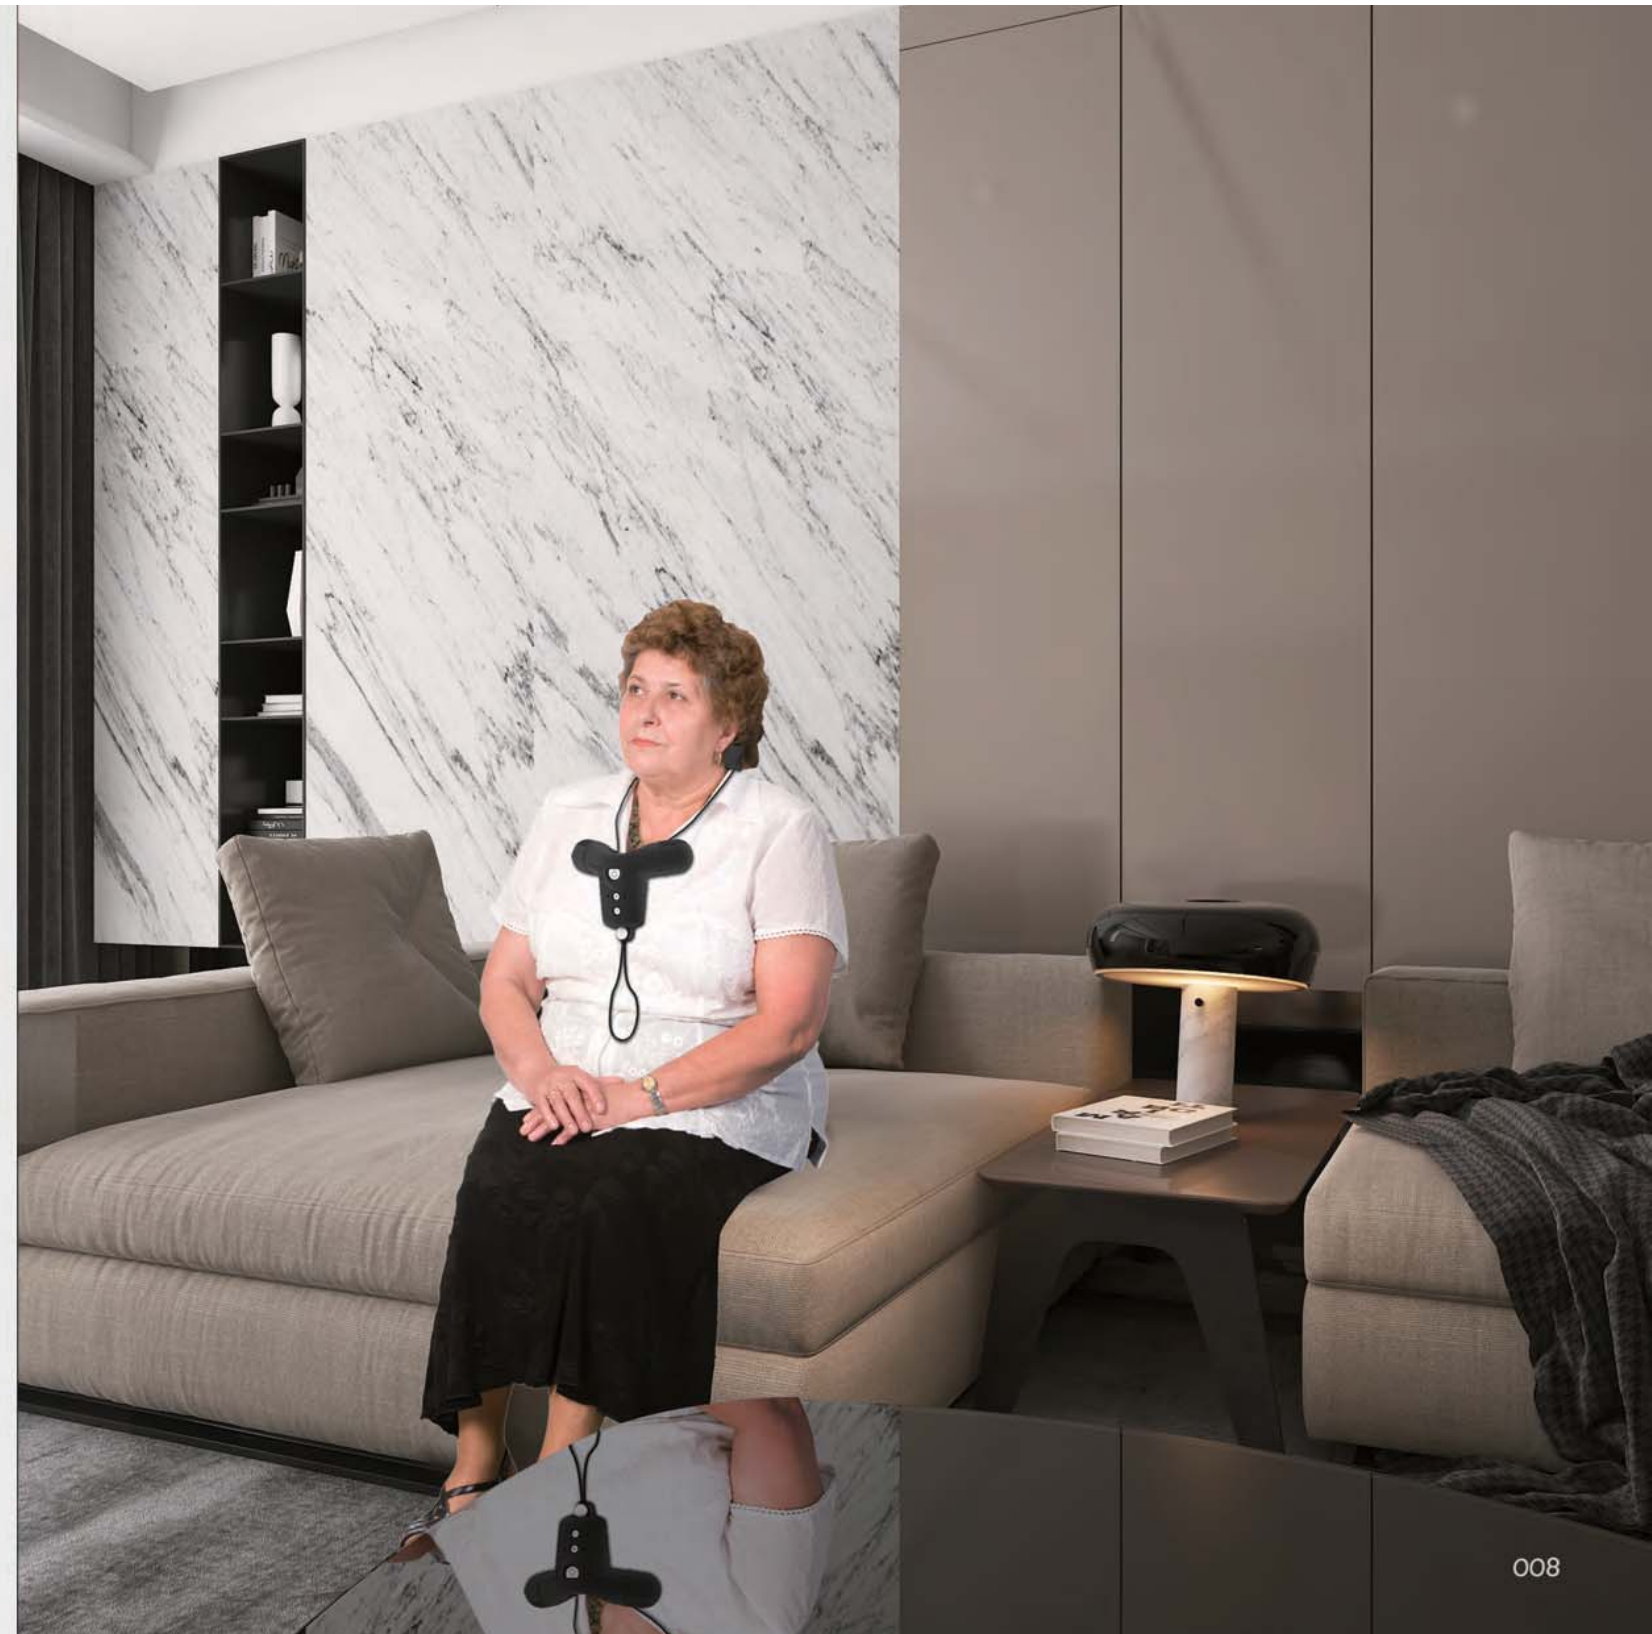

005

006

Bluetooth Neckband Speaker

- Material: ABS
- Micro USB charging
- Portable & Wearable speaker, free up your hands and ears
- 360 degrees adjustable speaker direction, you could have your own freedom for recreation
- Size: 202*140*72mm

IA-12-005

Hangable Night light speaker

- Material: ABS
 - Micro USB charging
 - Night light and Bluetooth speaker
 - Easy touch control Night Light
 - 3 brightness level would hangable feature
 - Color changing mode
 - Dynamic mode, LED flash follow the beat
 - Size: 110*110*141mm
- 30022-0000