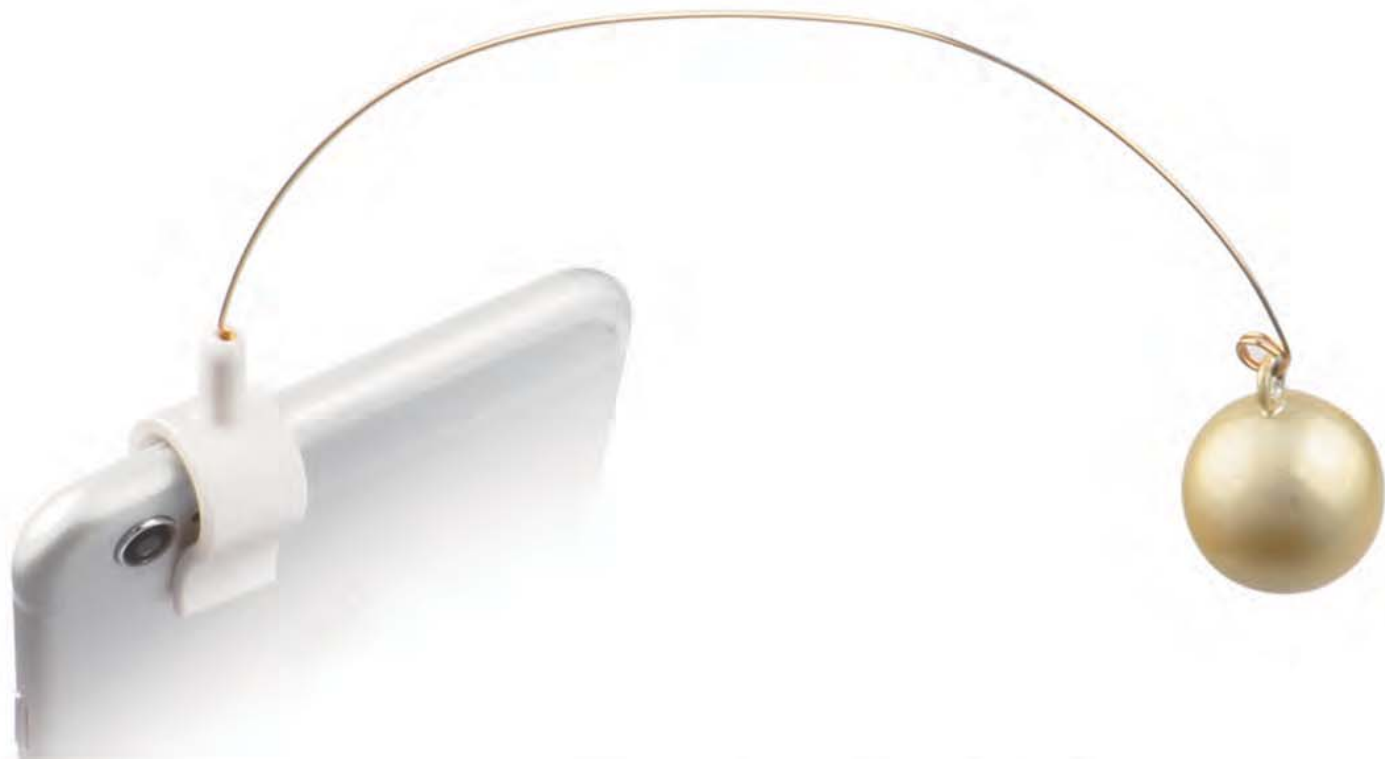

LT-12-117

Photo Charm

- Material: stainless steel+ PP
- Small and compact design attachments fo your phone for photo taking
- Easy to catch the focus of your sweet heart and pets to get the best moments
- Optional attachments